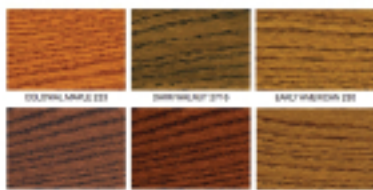

Table Top

Table Base

Shine
Satin, Semi, Gloss

Paint (minus \$50)

Stain

Distressing Light or Heavy

Colors may vary depending on wood type

All tables are hand crafted using rough sawn solid pine. No plywood or veneers will be used at anytime. Using the highest quality finishes and techniques. Need more customization, please call (518) 833-6616 to discuss other options.